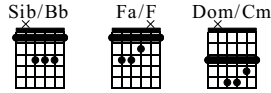

# Rotolando verso sud - Negrita

www.centromusicaetulliobellocco.it

Standard tuning

♩ = 166

intro

S-Gt

strofa 1/3

Sib/Bb      Fa/F      Dom/Cm

strofa 2/4

ponte 1/2

ritornello

Measures 33-40: Musical notation for guitar. Standard notation is on a treble clef staff with a key signature of one flat. TAB is on a six-line staff below. Measures 33-34 show chords with fingerings 4, 3, 3, 3, 3, 3 and 4, 4, 3, 3, 3, 3. Measures 35-36 show a sequence of notes with fingerings 1, 1, 1, 1 and 2, 2, 2, 2. Measures 37-39 show chords with fingerings 3, 3, 3, 3, 3, 3 and 4, 4, 3, 3, 3, 3. Measure 40 shows a sequence of notes with fingerings 1, 1, 1, 1 and 2, 2, 2, 2.

Measures 41-48: Musical notation for guitar. Standard notation is on a treble clef staff with a key signature of one flat. TAB is on a six-line staff below. Measures 41-42 show chords with fingerings 3, 3, 3, 3, 3, 3 and 4, 4, 3, 3, 3, 3. Measures 43-44 show a sequence of notes with fingerings 1, 1, 1, 1 and 2, 2, 2, 2. Measures 45-47 show chords with fingerings 3, 3, 3, 3, 3, 3 and 4, 4, 3, 3, 3, 3. Measure 48 shows a sequence of notes with fingerings 1, 1, 1, 1 and 2, 2, 2, 2.

Measures 79-84: Musical notation for guitar. Standard notation is on a treble clef staff with a key signature of one flat. TAB is on a six-line staff below. Measures 79-80 show a sequence of notes with fingerings 1, 1, 1, 1 and 2, 2, 2, 2. Measures 81-82 show chords with fingerings 3, 3, 3, 3, 3, 3 and 4, 4, 3, 3, 3, 3. Measures 83-84 show a sequence of notes with fingerings 1, 1, 1, 1 and 2, 2, 2, 2.