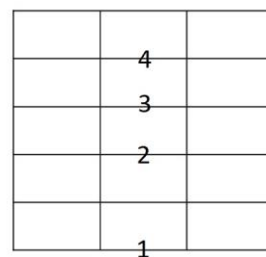

Sim7/Bm7 | |

Accordi semplici per chitarra – Easy chords for guitar

Sim7/Bm7

MI7/E7

SOL/G

FA#m/F#m

MIm7/Em7

Jamming – Bob Marley