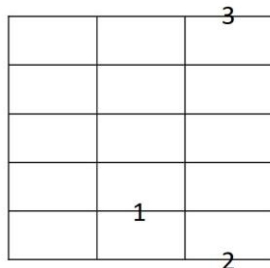

Sim7/Bm7 | |

Accordi semplici per chitarra – Easy chords for guitar

Sim7/Bm7

MI7/E7

SOL/G

FA#m/F#m

MIm7/Em7

Jamming – Bob Marley